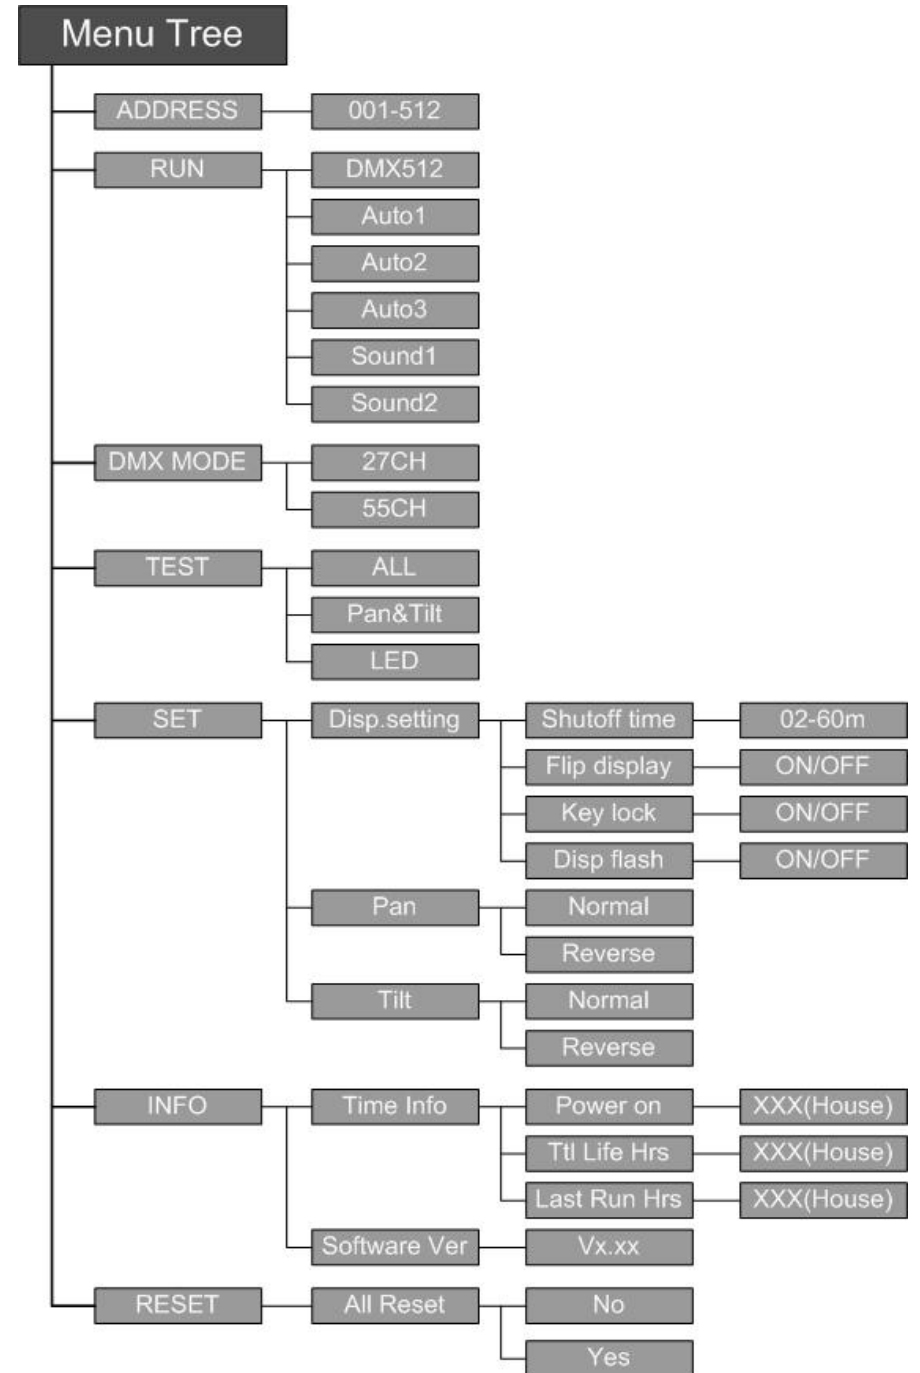

28	Red LED 1
29	Green LED 1
30	Blue LED 1
31	White LED1
...	Red LED ...
...	Green LED ...
...	Blue LED ...
51	Red LED 7
52	Green LED7
53	Blue LED7
55	White LE7

● **LINEAR CTO**

BIT	EFFECT
224-255	8000K
188-223	7000K
144-187	6000K
117-143	5000K
99-116	4000K
54-98	3200K
10-53	2500K
0-9	UNUSED RANGE

● **MACRO CLOUR**

BIT	COLOR	BIT	COLOR
209-255	White	117	Light Rose
208	Dirty White	115-116	Orange
207	Alice Blue	114	Deep Amber
191-206	Congo Blue	113	Straw
184-190	Dark Steel Blue	112	Light Amber
180-183	Deep lavender	110-111	Spring Yellow